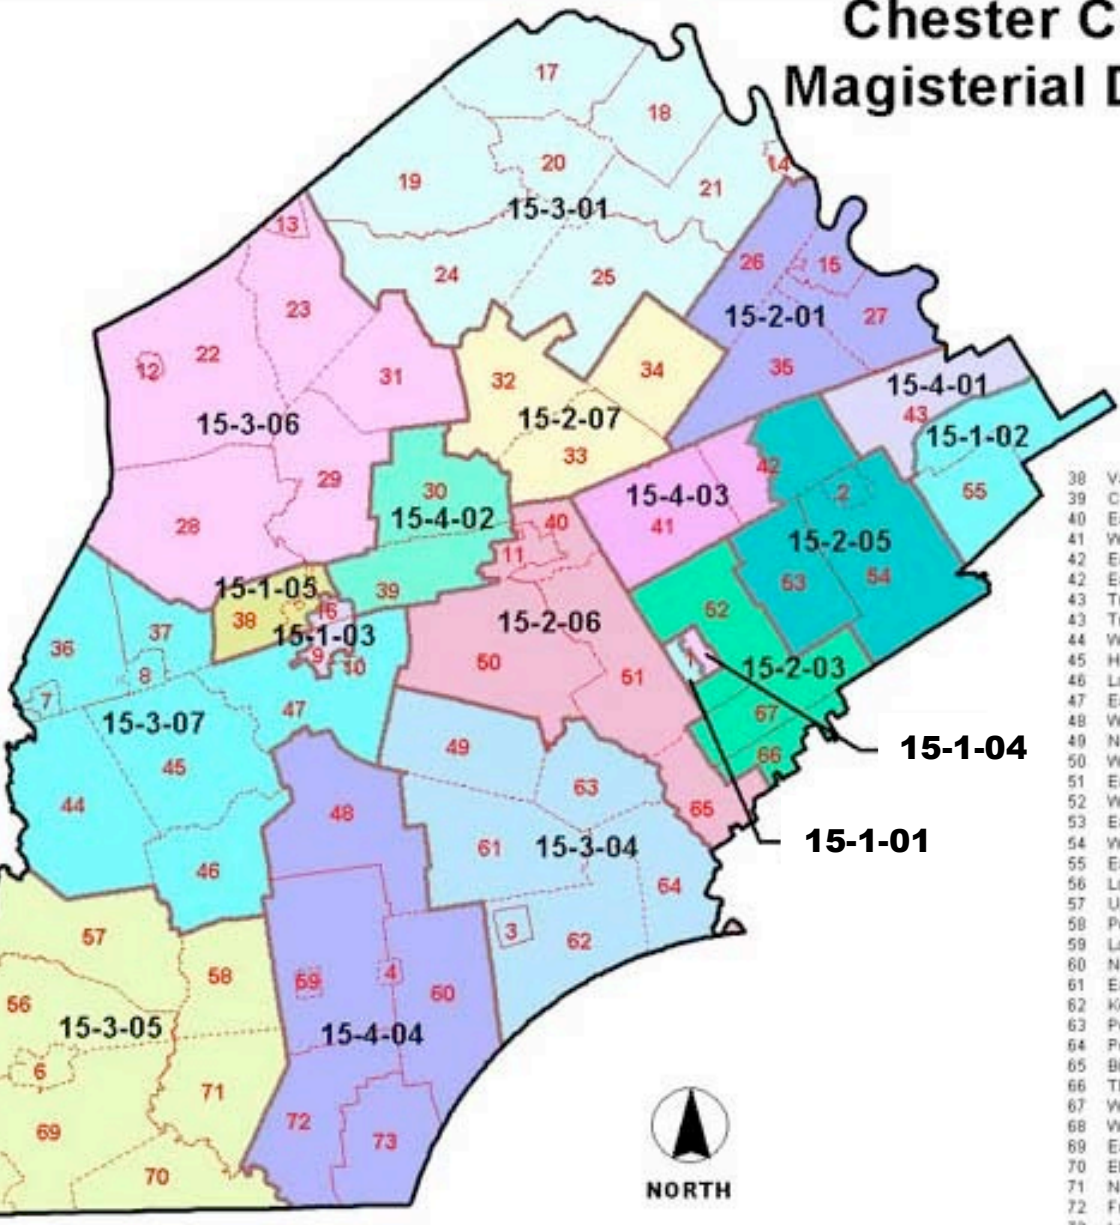

# Chester County Magisterial Districts

1	West Chester	15-01-01
1	West Chester	15-01-04
2	Malvern	15-02-05
3	Kennett Square Borough	15-03-04
4	Avondale	15-04-04
5	West Grove	15-04-04
6	Oxford	15-03-05
7	Atglen	15-03-07
8	Parkeburg	15-03-07
9	South Coatesville	15-01-03
10	Modena	15-03-07
11	Downingtown	15-02-06
12	Honey Brook Borough	15-03-06
13	Elverson	15-03-06
14	Spring City	15-03-01
15	Phoenixville	15-02-01
16	Coatesville	15-01-05
16	Coatesville	15-01-03
17	North Coventry	15-03-01
18	East Coventry	15-03-01
19	Warwick	15-03-01
20	South Coventry	15-03-01
21	East Vincent	15-03-01
22	Honey Brook Township	15-03-06
23	West Nantmeal	15-03-06
24	East Nantmeal	15-03-01
25	West Vincent	15-03-01
26	East Pikeland	15-02-01
27	Schuylkill	15-02-01
28	West Cain	15-03-06
29	West Brandywine	15-03-06
30	East Brandywine	15-04-02
31	Wallace	15-03-06
32	Upper Uwchlan	15-02-07
33	Uwchlan	15-02-07
34	West Pikeland	15-02-07
35	Charlestown	15-02-01
36	West Sadsbury	15-03-07
37	Sadsbury	15-03-07

38	Valley	15-01-05
39	Cain	15-04-02
40	East Cain	15-02-06
41	West Whiteland	15-04-03
42	East Whiteland	15-04-03
42	East Whiteland	15-02-05
43	Tredyffrin	15-04-01
43	Tredyffrin	15-01-02
44	West Fallowfield	15-03-07
45	Highland	15-03-07
46	Londonderry	15-03-07
47	East Fallowfield	15-03-07
48	West Marlborough	15-04-04
49	Newlin	15-03-04
50	West Bradford	15-02-06
51	East Bradford	15-02-06
52	West Goshen	15-02-03
53	East Goshen	15-02-05
54	Willistown	15-02-05
55	Easttown	15-01-02
56	Lower Oxford	15-03-05
57	Upper Oxford	15-03-05
58	Penn	15-03-05
59	London Grove	15-04-04
60	New Garden	15-04-04
61	East Marlborough	15-03-04
62	Kennett Township	15-03-04
63	Pocopson	15-03-04
64	Pennsbury	15-03-04
65	Birmingham	15-03-05
66	Thornbury	15-03-05
67	Westtown	15-03-05
68	West Nottingham	15-03-05
69	East Nottingham	15-03-05
70	Elk	15-03-05
71	New London	15-03-05
72	Franklin	15-04-04
73	London Britain	15-04-04